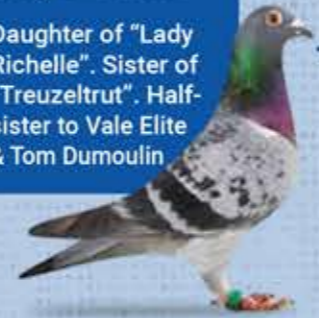

BLOODLINE / FAMILY:

LADY RICHELLE

BASIC BREEDER.

MOTHER OF 9 FIRST PRIZE WINNERS.

Granddaughter Don Michel: winner of 17th, 21th Nat Perpignan, 39th, 58th Nat. Dax.

Mother is halfsister of Queen Tonny: 1st Nat + 4th Internat. Barcelona and Goldenwing winner

♂ NL00-0035403
"Son Don Michel"
Father of Lady Richelle
Cor de Heijde

♀ BE08-6163417
"Halfsister Queen Tonny"
Mother of Lady Richelle
Frans Bungeneers

♀ BE10-6057103

♂ NL12-1387848
"Pauline"
31 Nat Pau.
547 Nat Barcelona
Strain:
Frans Bungeneers
(Cor de Heijde)

♂ NL13-1019461
"Treuzel Trut"
22 Nat Narbonne.
Dgt Lady Richelle
X Barca Silva Grd. to
"Rood Vinkenborg"
and Don Michel.

♂ NL13-1019556
"Lady Barcelona"
Daughter of "Lady Richelle". Sister of "Treuzeltrut". Half-sister to Vale Elite & Tom Dumoulin

♀ NL13-1019598
"Son Lady Richelle"
Excellent breeder, he is Sire to: Mr. Mollema winner of 2x Teletext

♂ NL13-1019603
"Orange OIL"
She is a direct daughter from "Lady Richelle" x "King of Queens"

♀ NL15-1504178
"Late Richelle"
Daughter from super pair "Rappe Ries" x "Lady Richelle"