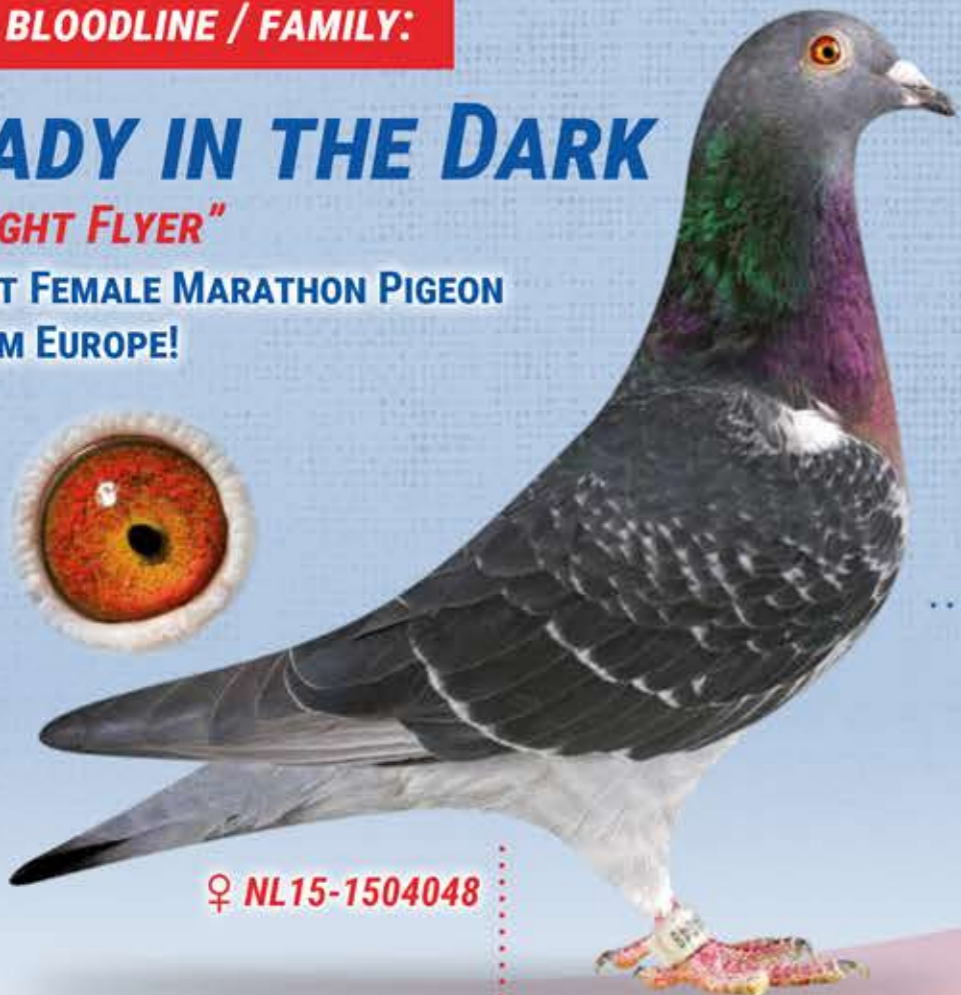

BLOODLINE / FAMILY:

LADY IN THE DARK

"NIGHT FLYER"

BEST FEMALE MARATHON PIGEON FROM EUROPE!